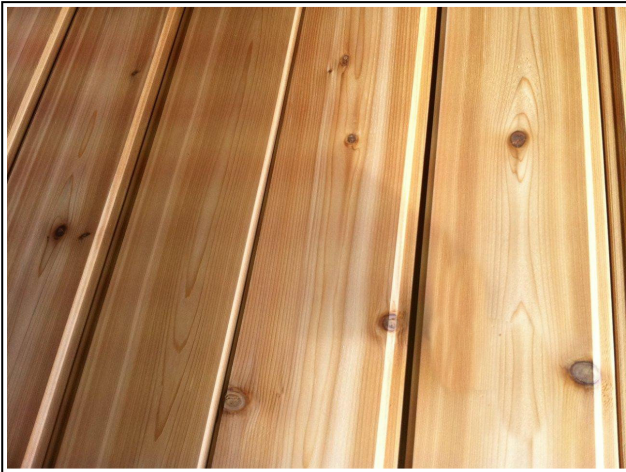

CP TIMBER LIMITED

We are now stocking a new product in **PEFC Certified Western Red Cedar** called **STK**.

STK (Select Tight Knot) looks exactly as the name suggests.

It is a grade of Cedar that allows unlimited number of knots, providing they are sound and tight (intergrown) and limited in diameter so that in the finished product they will not fall out.

This product retains the durability characteristics of the clear Cedar usually seen in our market but is pitched at a more mid range market price.

It is sourced from the interior of British Columbia where second growth logs are used which grow slower and therefore have more, but generally smaller and usually sound, knots. Colour variation from light tan to deep honey brown is the norm.

It should compete where a lower cost option than clear Cedar is needed but one that still requires natural durability.

This product provides this performance requirement with a well structured knotty appearance.

No more shorts.

If you are going to stock STK Cedar, one of the benefits is that you won't end up with a pile of shorts if all your customers ask for is longs.

With STK, if you want all 10' and longer then that is what you can have. Standard lengths are all even from 8'-18' and although you don't have to, we stock some 8' because we know you will use them at some stage in most jobs.