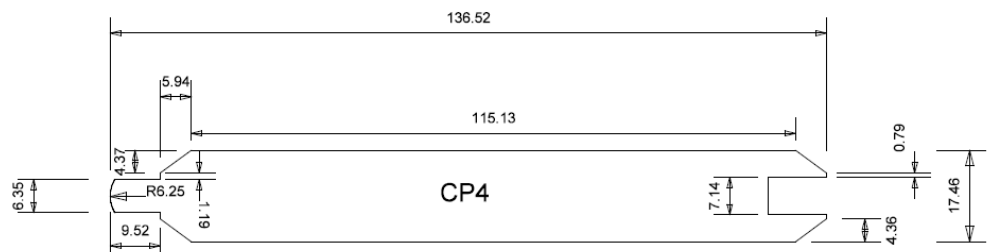

No more shorts.

If you are going to stock STK Cedar, one of the benefits is that you won't end up with a pile of shorts if all your customers ask for is longs.

With STK, if you want all 10' and longer then that is what you can have. Standard lengths are all even from 8'-18' and although you don't have to, we stock some 8' because we know you will use them at some stage in most jobs.

Stock

We are stocking both a pre-machined and rough sawn option.

Pre-machined to profile we are stocking a TG&V profile 17.5x136mm on a 1x6 count.

Dimensions in mm

This is reversible with one face smooth and the other face fine sawn to give an alternative finish option. As it is machined from Kiln Dried stock you get an excellent finish on the clean face and profiles.

We are also stocking the rough sawn blank for this product so that you can machine it to your own profile. Rough sawn it is 19 x 146mm, also sold on a 1x6 count and also KD. Some length trimming may be required to achieve the same final grade as the pre-machined product.