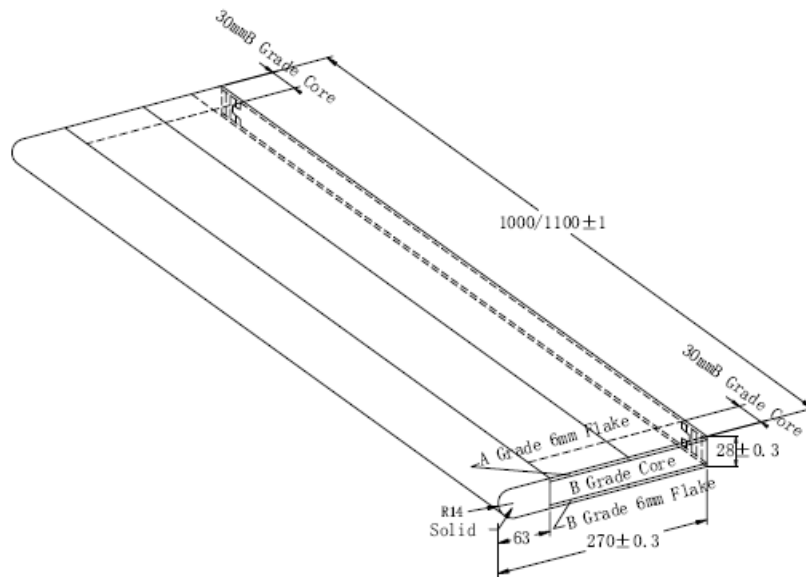

Call 01457 866544

White Oak stair parts

e-mail sales@cptimber.com

V6 treads

Treads - all with 6mm jointed veneer face

Straight with rounded nose

- 22x270x1000mm
- 28x270x1000mm

Call 01457 866544

or e-mail

sales@cptimber.com

Treads

Treads