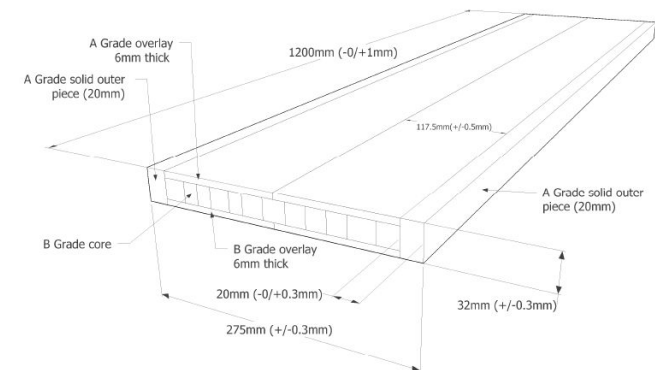

White Oak stair parts

e-mail sales@cptimber.com

Treads

Tread with returns for open tread stairs as follows:

- 28x270x1000mm rounded with left and right return
- 28x270x1000mm rounded with double side returns

Treads

Treads

Tread straight with square nose

- 32x275x950mm 20mm solid nose ,
- 32x275x1200mm 20mm solid nose,

Treads

Call 01457 866544

or e-mail

s